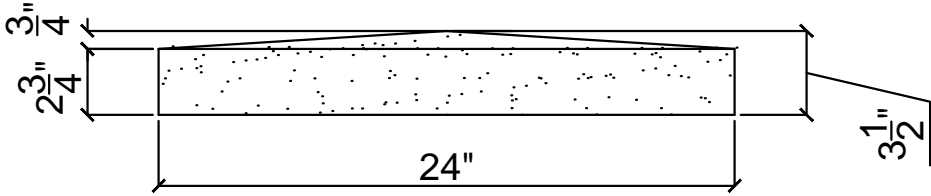

PIER CAP 24"

ALL EDGES TEXTURED

FRONT VIEW