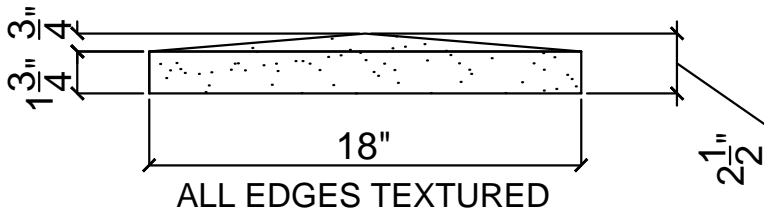

WALL CAP 12x18

ALL EDGES TEXTURED

FRONT VIEW