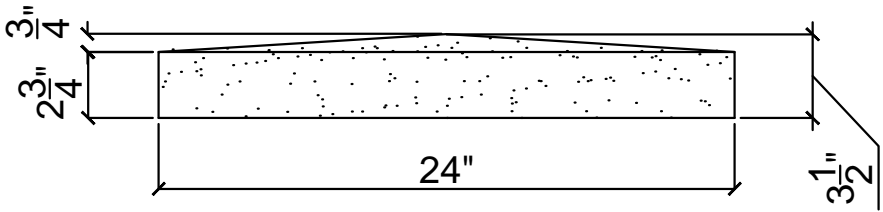

# PIER CAP 24"

ALL EDGES TEXTURED

FRONT VIEW

TOP VIEW

SIDE VIEW