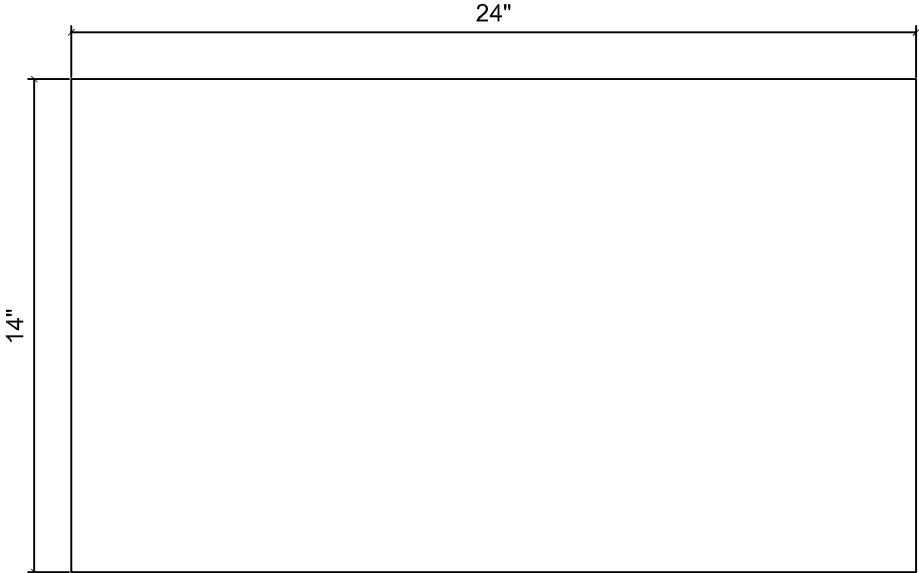

# FLAT WALL CAP 14" X 24" X 2<sup>1</sup>/<sub>4</sub>"

ALL EDGES TEXTURED

FRONT VIEW

TOP VIEW

SIDE VIEW