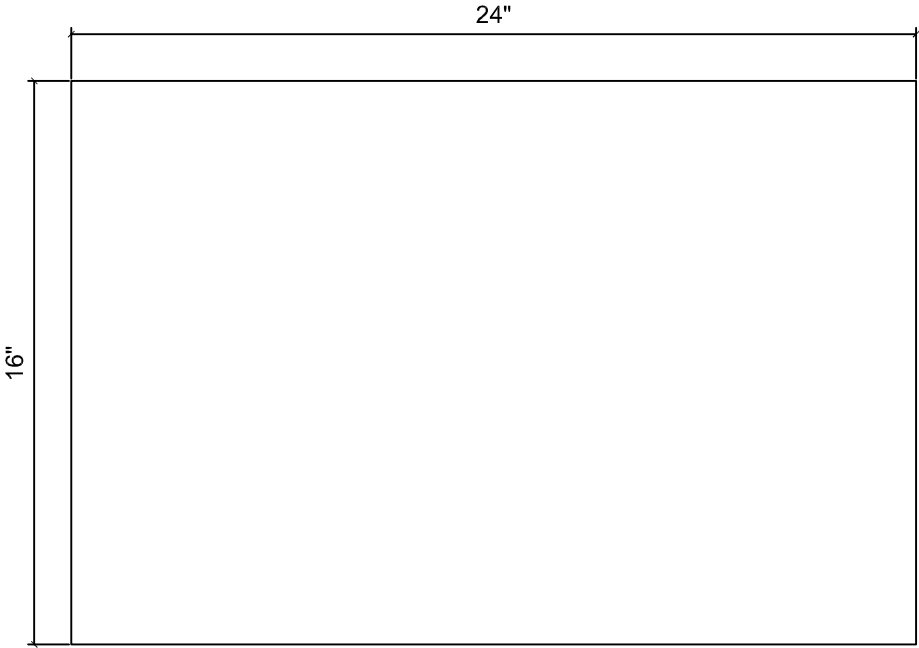

# FLAT WALL CAP 16" X 24" X 2<sup>1</sup>/<sub>4</sub>"

ALL EDGES TEXTURED

FRONT VIEW

TOP VIEW

SIDE VIEW